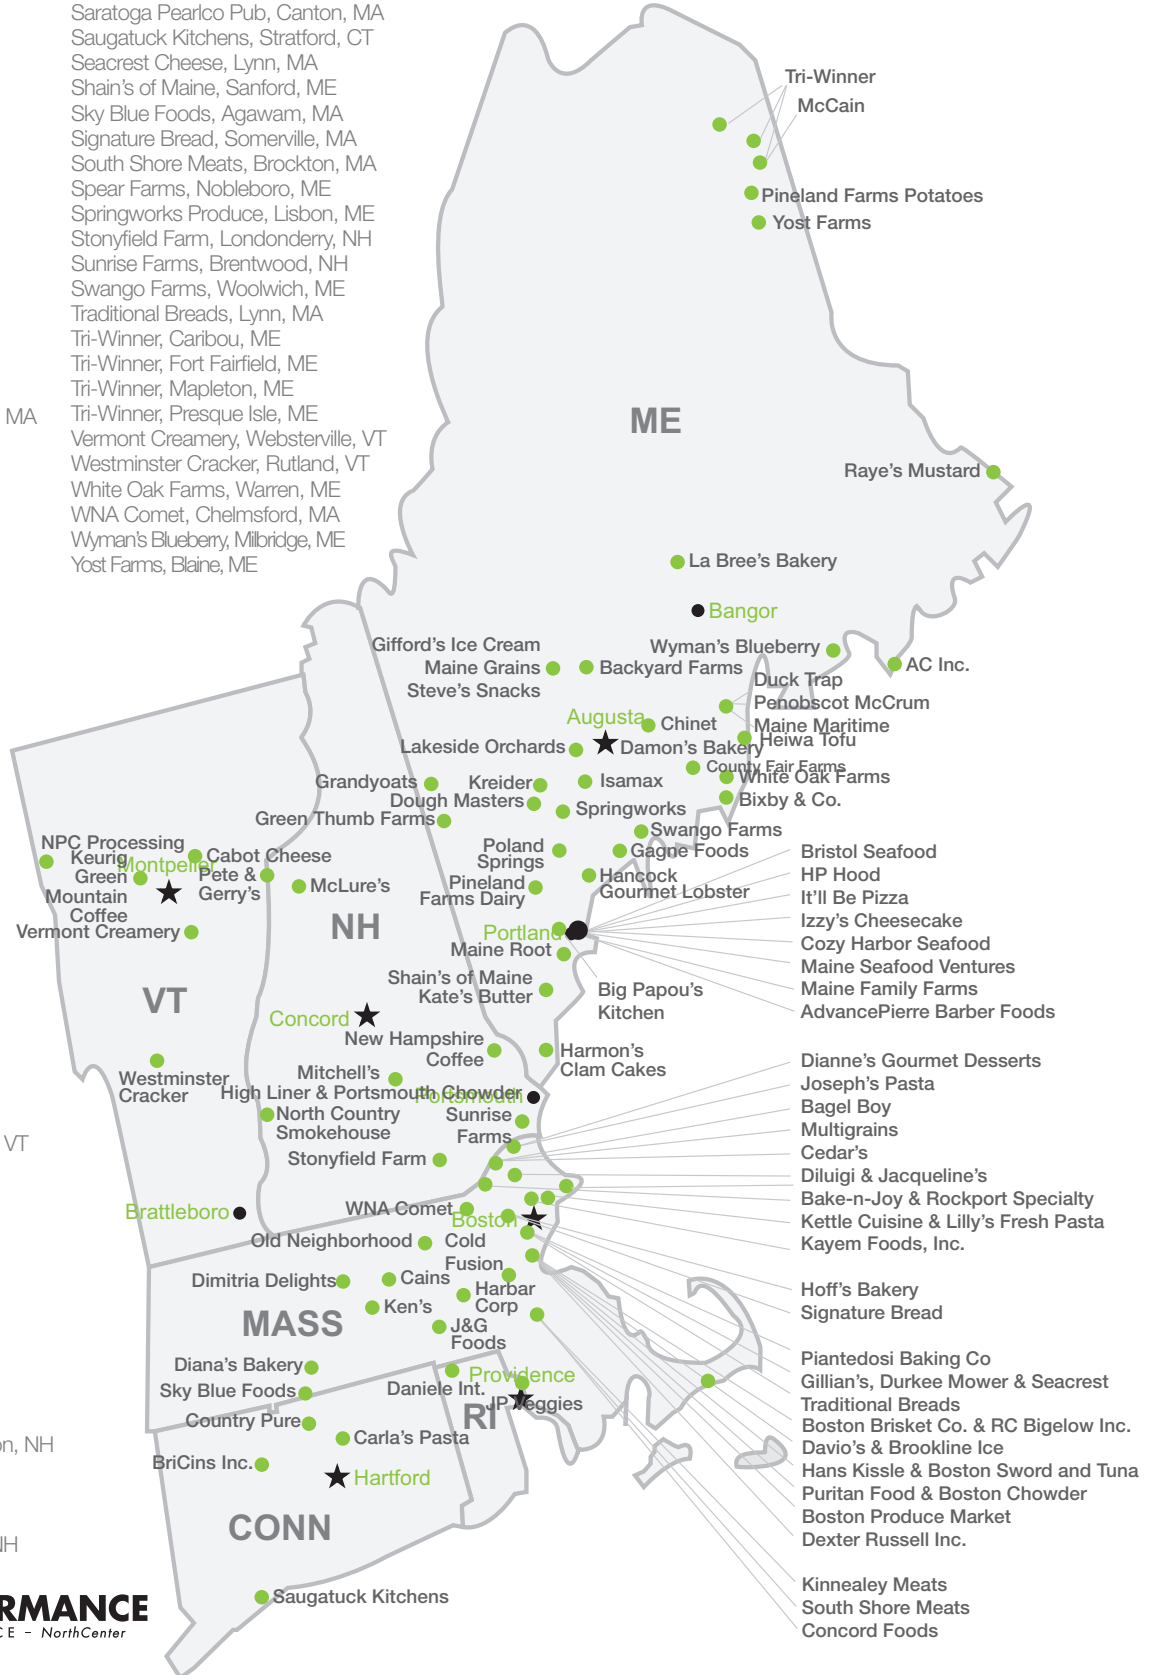

NPC Processing Co., Shelburne, VT
Old Neighborhood, Woburn, MA
Penobscot McCrum LLC, Belfast, ME
Pete & Gerry's Organics, Monroe, NH
Piantedosi Baking Co., Malden, MA
Pineland Farms Dairy, New Gloucester, ME
Pineland Farm Potatoes, Mars Hill, ME
Poland Springs, Poland Spring, ME
Portsmouth Chowder, Portsmouth, NH
Puritan Food Company, Boston, MA
Raye's Mustard Mill, Eastport, ME
RC Bigelow Inc., Boston, MA
Rockport Specialty Seafoods, North Andover, MA
Saratoga Pearlco Pub, Canton, MA
Saugatuck Kitchens, Stratford, CT
Seacrest Cheese, Lynn, MA
Shain's of Maine, Sanford, ME
Sky Blue Foods, Agawam, MA
Signature Bread, Somerville, MA
South Shore Meats, Brockton, MA
Spear Farms, Nobleboro, ME
Springworks Produce, Lisbon, ME
Stonyfield Farm, Londonderry, NH
Sunrise Farms, Brentwood, NH
Swango Farms, Woolwich, ME
Traditional Breads, Lynn, MA
Tri-Winner, Caribou, ME
Tri-Winner, Fort Fairfield, ME
Tri-Winner, Mapleton, ME
Tri-Winner, Presque Isle, ME
Vermont Creamery, Websterville, VT
Westminster Cracker, Rutland, VT
White Oak Farms, Warren, ME
WNA Comet, Chelmsford, MA
Wyman's Blueberry, Milbridge, ME
Yost Farms, Blaine, ME

- Tri-Winner
- McCain
- Pineland Farms Potatoes
- Yost Farms
- Raye's Mustard
- La Bree's Bakery
- Bangor
- Wyman's Blueberry
- AC Inc.
- Backyard Farms
- Duck Trap
- Penobscot McCrum
- Chinet
- Maine Maritime
- Heiwa Tofu
- Damon's Bakery
- County Fair Farms
- White Oak Farms
- Bixby & Co.
- Swango Farms
- Gagne Foods
- Bristol Seafood
- HP Hood
- It'll Be Pizza
- Izzy's Cheesecake
- Cozy Harbor Seafood
- Maine Seafood Ventures
- Maine Family Farms
- AdvancePierre Barber Foods
- Dianne's Gourmet Desserts
- Joseph's Pasta
- Bagel Boy
- Multigrains
- Cedar's
- Diluigi & Jacqueline's
- Bake-n-Joy & Rockport Specialty
- Kettle Cuisine & Lilly's Fresh Pasta
- Kayem Foods, Inc.
- Hoff's Bakery
- Signature Bread
- Piantedosi Baking Co
- Gillian's, Durkee Mower & Seacrest
- Traditional Breads
- Boston Brisket Co. & RC Bigelow Inc.
- Davio's & Brookline Ice
- Hans Kissle & Boston Sword and Tuna
- Puritan Food & Boston Chowder
- Boston Produce Market
- Dexter Russell Inc.
- Kinnealey Meats
- South Shore Meats
- Concord Foods